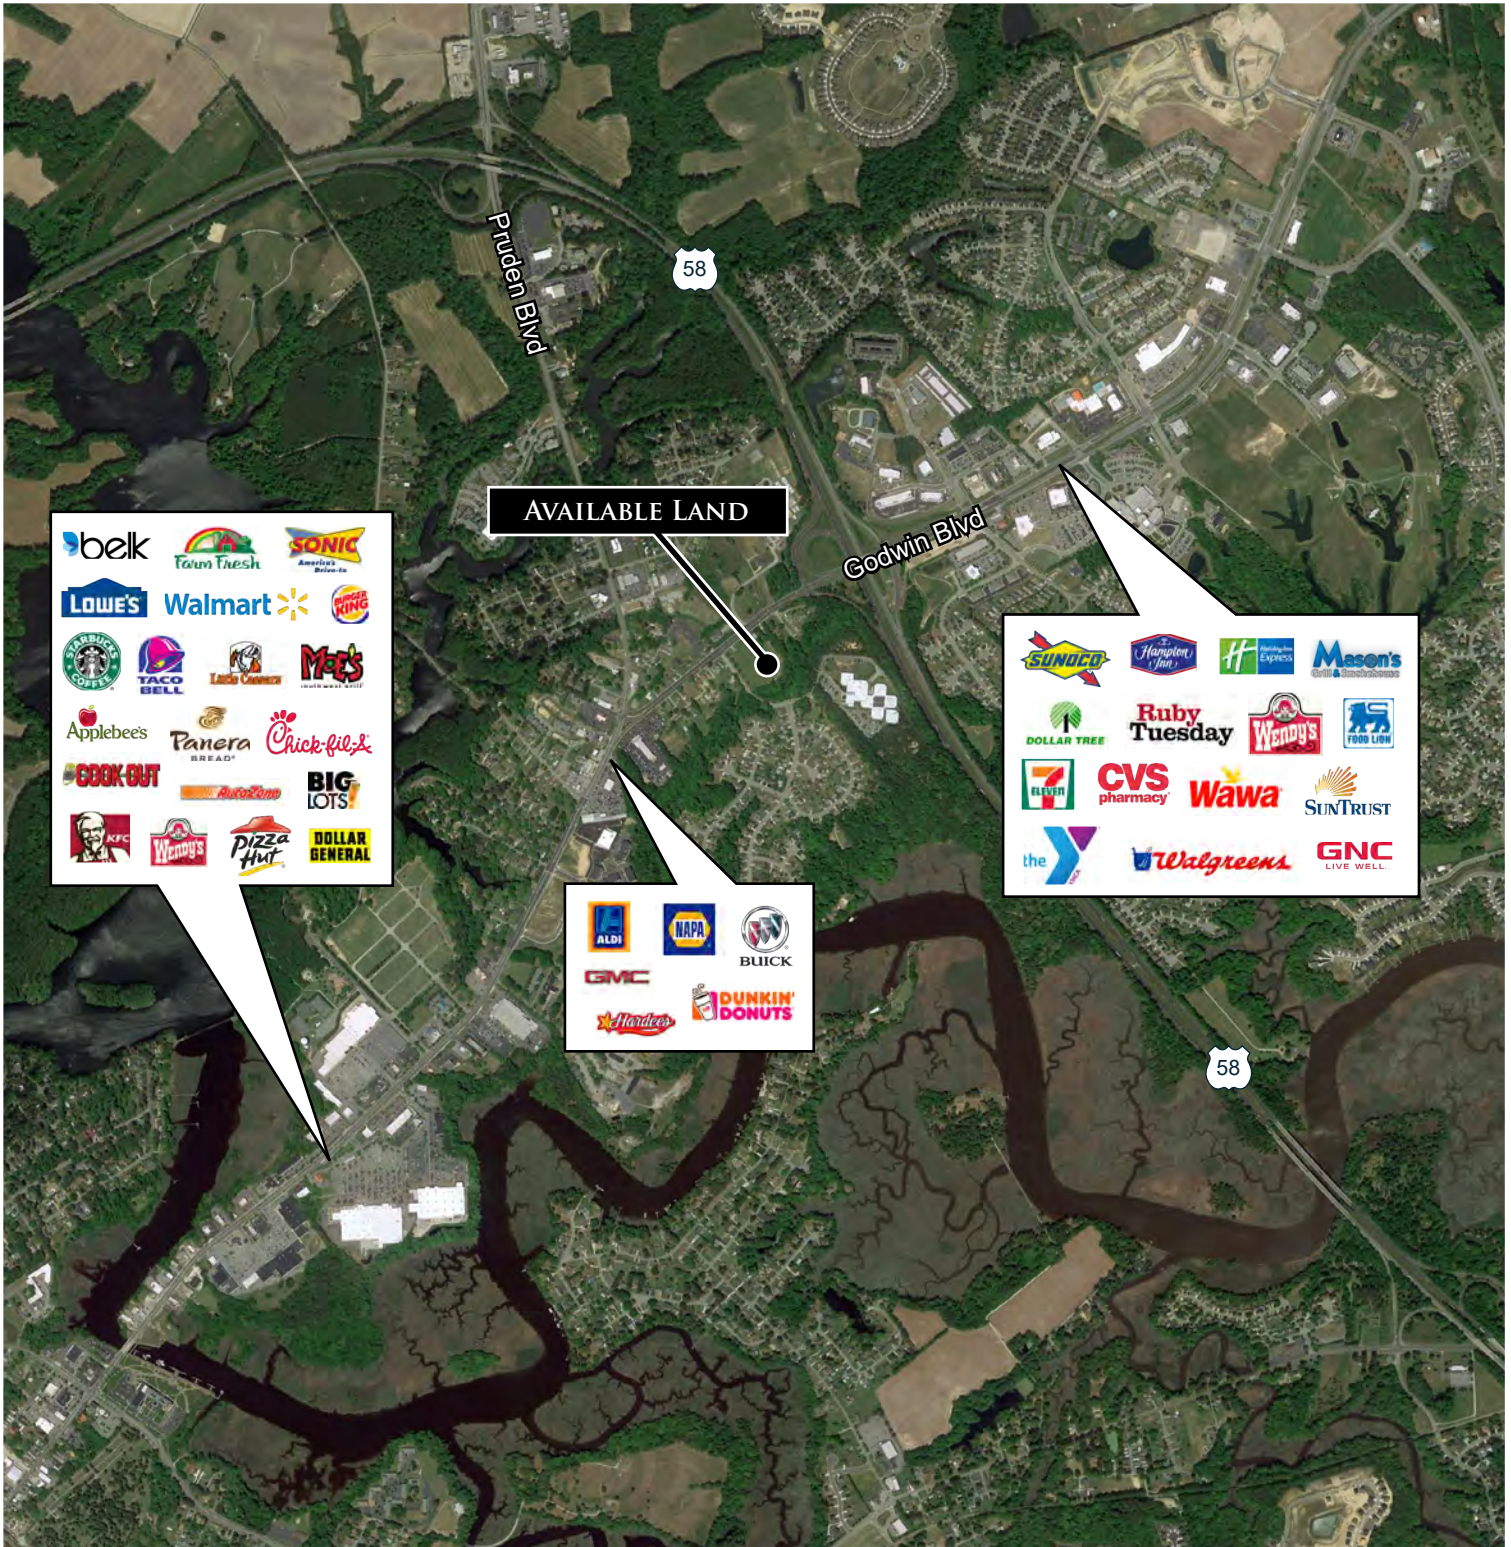

2400 GODWIN BOULEVARD

FOR SALE

Suffolk, Virginia

DOMINIONCOMMERCIAL
REAL PARTNERS for REAL ESTATE

Gardner King
gardner.king@domcommercial.com
757.404.1400
domcommercial.com